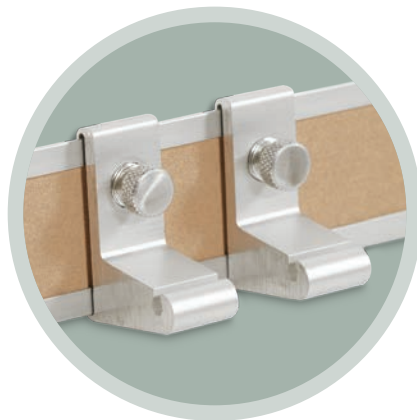

Boards: Map Rail Accessories

All Markerboards, Chalkboards or Tackboards can be fitted with a Map Rail, made of heavy duty aluminum and high quality colored cork.

ACCESSORIES INCLUDE:

- FLAG HOLDERS: For holding flags, banners or special displays.
- ROLLER BRACKETS: Easily adjustable brackets hold maps or other large displays supported on a 1/8" rod.
- MAP HOOKS: Maps or large displays with no support rod can be easily clipped on or removed.

Map Rail Accessories: Specifications

1" MAP HOOK

2" MAP HOOK

1" FLAG HOLDER

2" FLAG HOLDER

1" ROLLER BRACKET

2" ROLLER BRACKET

PLATINUM
LET'S CREATE TOGETHER.™