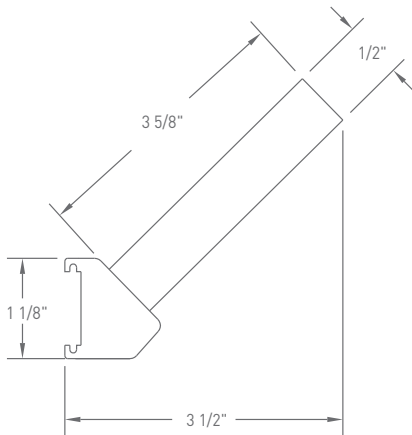

Boards: Map Rail Accessories

All Markerboards, Chalkboards or Tackboards can be fitted with a Map Rail, made of heavy duty aluminum and high quality colored cork.

ACCESSORIES INCLUDE:

- FLAG HOLDERS: For holding flags, banners or special displays.
- ROLLER BRACKETS: Easily adjustable brackets hold maps or other large displays supported on a 1/8" rod.
- MAP HOOKS: Maps or large displays with no support rod can be easily clipped on or removed.

Map Rail Accessories: Specifications

1" MAP HOOK

2" MAP HOOK

1" FLAG HOLDER

2" FLAG HOLDER

1" ROLLER BRACKET

2" ROLLER BRACKET

PLATINUM
LET'S CREATE TOGETHER.™