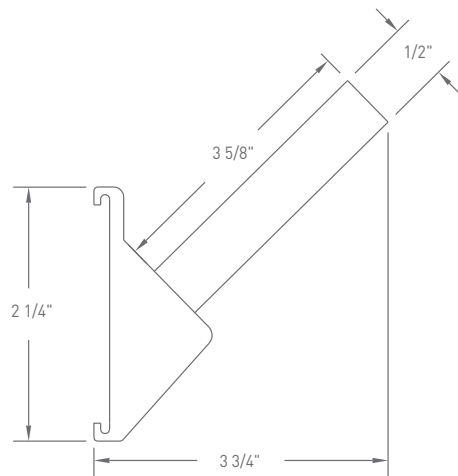

Boards: Map Rail Accessories

All Markerboards, Chalkboards or Tackboards can be fitted with a Map Rail, made of heavy duty aluminum and high quality colored cork.

ACCESSORIES INCLUDE:

- FLAG HOLDERS: For holding flags, banners or special displays.
- ROLLER BRACKETS: Easily adjustable brackets hold maps or other large displays supported on a 1/8" rod.
- MAP HOOKS: Maps or large displays with no support rod can be easily clipped on or removed.

Map Rail Accessories: Specifications

1" MAP HOOK

2" MAP HOOK

1" FLAG HOLDER

2" FLAG HOLDER

1" ROLLER BRACKET

2" ROLLER BRACKET

PLATINUM
LET'S CREATE TOGETHER.™