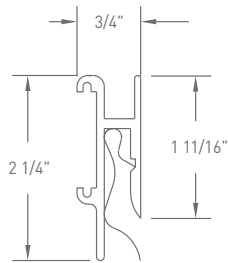

Boards: Map Rail Accessories

All Markerboards, Chalkboards or Tackboards can be fitted with a Map Rail, made of heavy duty aluminum and high quality colored cork.

ACCESSORIES INCLUDE:

- FLAG HOLDERS: For holding flags, banners or special displays.
- ROLLER BRACKETS: Easily adjustable brackets hold maps or other large displays supported on a 1/8" rod.
- MAP HOOKS: Maps or large displays with no support rod can be easily clipped on or removed.

Map Rail Accessories: Specifications

1" MAP HOOK

2" MAP HOOK

1" FLAG HOLDER

2" FLAG HOLDER

1" ROLLER BRACKET

2" ROLLER BRACKET

PLATINUM
LET'S CREATE TOGETHER.™