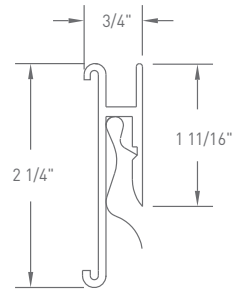

Boards: Map Rail Accessories

All Markerboards, Chalkboards or Tackboards can be fitted with a Map Rail, made of heavy duty aluminum and high quality colored cork.

ACCESSORIES INCLUDE:

- FLAG HOLDERS: For holding flags, banners or special displays.
- ROLLER BRACKETS: Easily adjustable brackets hold maps or other large displays supported on a 1/8" rod.
- MAP HOOKS: Maps or large displays with no support rod can be easily clipped on or removed.

Map Rail Accessories: Specifications

1" MAP HOOK

2" MAP HOOK

1" FLAG HOLDER

2" FLAG HOLDER

1" ROLLER BRACKET

2" ROLLER BRACKET

PLATINUM
LET'S CREATE TOGETHER.™