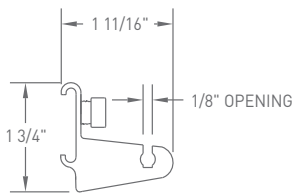

Boards: Map Rail Accessories

All Markerboards, Chalkboards or Tackboards can be fitted with a Map Rail, made of heavy duty aluminum and high quality colored cork.

ACCESSORIES INCLUDE:

- FLAG HOLDERS: For holding flags, banners or special displays.
- ROLLER BRACKETS: Easily adjustable brackets hold maps or other large displays supported on a 1/8" rod.
- MAP HOOKS: Maps or large displays with no support rod can be easily clipped on or removed.

Map Rail Accessories: Specifications

1" MAP HOOK

2" MAP HOOK

1" FLAG HOLDER

2" FLAG HOLDER

1" ROLLER BRACKET

2" ROLLER BRACKET

PLATINUM
LET'S CREATE TOGETHER.™