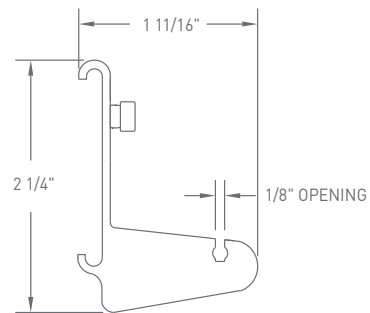

Boards: Map Rail Accessories

All Markerboards, Chalkboards or Tackboards can be fitted with a Map Rail, made of heavy duty aluminum and high quality colored cork.

ACCESSORIES INCLUDE:

- FLAG HOLDERS: For holding flags, banners or special displays.
- ROLLER BRACKETS: Easily adjustable brackets hold maps or other large displays supported on a 1/8" rod.
- MAP HOOKS: Maps or large displays with no support rod can be easily clipped on or removed.

Map Rail Accessories: Specifications

1" MAP HOOK

2" MAP HOOK

1" FLAG HOLDER

2" FLAG HOLDER

1" ROLLER BRACKET

2" ROLLER BRACKET

PLATINUM
LET'S CREATE TOGETHER.™